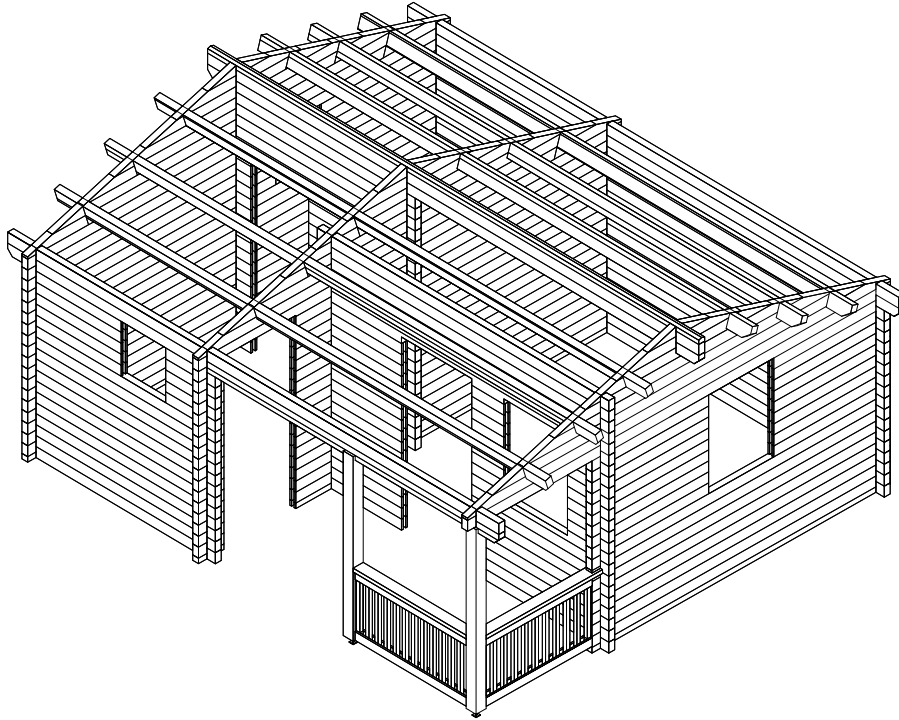

Techn. Data: Sauna Tommi

Log length (W x D): 500 x 560 cm

Wall size(outside): 480 x 540 cm-Log thickness: 70 mm

Note: All dimensions are approximate !

Sauna Tommi 70 mm / 500 x 560 cm

Foundation

Sauna Tommi 70 mm / 500 x 560 cm

Groundplan

Sauna Tommi 70 mm / 500 x 560 cm - Specification

Nr.	Description	Profile mm	Length mm	Quantity
EX01	Foundation beams		5370	2
EX02			4630	3
EX03/1			1970	5
EX03/2			3190	9
EX101			1970	2
EX102			1970	2
EX04	Floor board		3185	29+1
EX05			2291	19
EX06			1145	38
EX07	Terrace board		1490	34
EX08	Roof board		2830	110+2
EX09	Roofing felt		6150	7
EX10	Fascia board 		2870	4
EX11	Gable edge board		2870	4
EX12	Eave edging		2975	4
EX13	Eave edging slat		2975	4
EX14	Diamond			2
EX15	Baseboard		ca. 38,5 m	
EX16	Threaded Rod	∅ 10	2200	5
EX17	Post 	120 x 120	1900	2
EX18	Handrail 	40 x 120	1376	1
EX19	Handrail 		1370	1
EX20	Bottom rail 	18 x 90	1376	4
EX21			1370	4
EX22	Baluster	40 x 40	720	24
EX23	Nut, washer			10
EX24	Screws 4,0 x 40			280
EX25	Screws 5,0 x 70			80
EX26	Screws 5,0 x 100			50
EX27	Screws 4,0 x 50			1280
EX28	Nails 2,5 x 70			--
EX29	Nails 2,8 x 15			670
EX30	Nails 1,4 x 35			100
EX31	Ceiling board		2290	19
EX32	Lath		1996	2
EX33	Joist	40x120	1996	3
EX34	Joist hanger 40 x 100 x 70			6

Sauna Tommi 70 mm / 500 x 560 cm - 4

A-A

Sauna Tommi 70 mm / 500 x 560 cm - A ; B

Nr.	Description	Profile mm	Length mm	Quantity
A01			5000	1
A02			5000	18
A03			2935	5
A04			1525	5
A05			5000	1
B01			300	1
B02			3850	1
B03			300	17
B04			3850	17
B05			5000	1
B06			5000	1