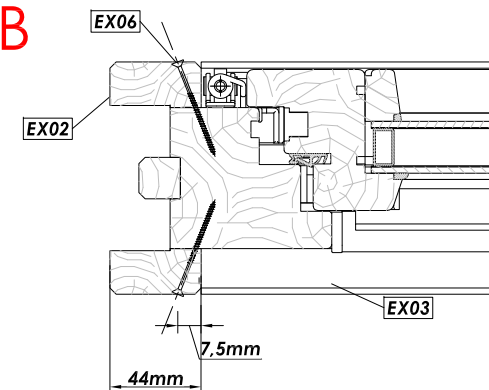

Techn. Data: Pertti

Log length (W x D): 410 x 560 cm

Wall size(outside): 390 x 540 cm-Log thickness: 70 mm

Note: All dimensions are approximate !

Pertti 70 mm / 410 x 560 cm - Specification

Nr.	Description	Profile mm	Length mm	Quantity
EX01	Foundation beams		5370	1
EX02			3730	7
EX03			2433	5
EX04			3110	1
EX05			2260	1
EX06	Floor board		5257	22+1
EX07			2997	13
EX08			2460	20
EX09	Roof board		2760	108+2
EX10*	Trim	18x44	ca. 17,7 m	
EX11	Fascia board 		2810	4
EX12	Gable edge board 		2810	4
EX13*	Trim		ca. 17,7 m	
EX14	Eave edging		5900	2
EX15	Eave edging slat		5900	2
EX16	Lath		2190	2
EX17	Baseboard		ca. 32,3 m	
EX18	Post	70 x 120	2020	1
EX19	Adjustable postfoot			1
EX20	Post	40 x 60	630	3
EX21			430	1
EX22	Fence 		940	1
EX23				1623
EX24		40 x 143	2348	2(1+1)
EX25	Step	40 x 143	610	9
EX26	Angle bracket 35 x 35 x 100			2
EX27	Dowel	∅ 16	150	50
EX28	Threaded Rod	∅ 10	2310	4
EX29			395	1
EX30			280	1
EX31	Nut, washer			12
EX32	Screws 4,0 x 40			160
EX33	Screws 5,0 x 70			90
EX34	Screws 5,0 x 100			60
EX35	Screws 6,0 x 140			10
EX36	Screws 5,0 x 40			2

A - A

B - B

Premium Window 70mm / 1530 x 990

Nr.	Description	Profile mm	Length mm	Quantity
EX01	Exterior- and interior trim	 22x68	1590	2
EX02	Exterior- and interior trim	 22x44	1006	4
EX03			1502	2
EX04			--	--
EX05			--	--
EX06	Screws 3,5 x 50			

A - A

B - B

Premium Window 70mm / 765 x 990				
Nr.	Description	Profile mm	Length mm	Quantity
EX01	Exterior- and interior trim	 22x68	827	2
EX02	Exterior- and interior trim	 22x44	1008	4
EX03			737	2
EX04			--	--
EX05			--	--
EX06	Screws 3,5 x 50			

Pertti 70 mm / 410 x 560 cm - 2; 3; VL

Nr.	Description	Profile mm	Length mm	Quantity
201			2530	16
202			880	18
203			5900	1
204		 70 x 143	5900	1(0+1)
301			3340	8
302			3340	1
303			900	16
304			3340	1
305			5900	1
306		 70 x 143	5900	1(0+1)
VL		 70 x 143	2530	4