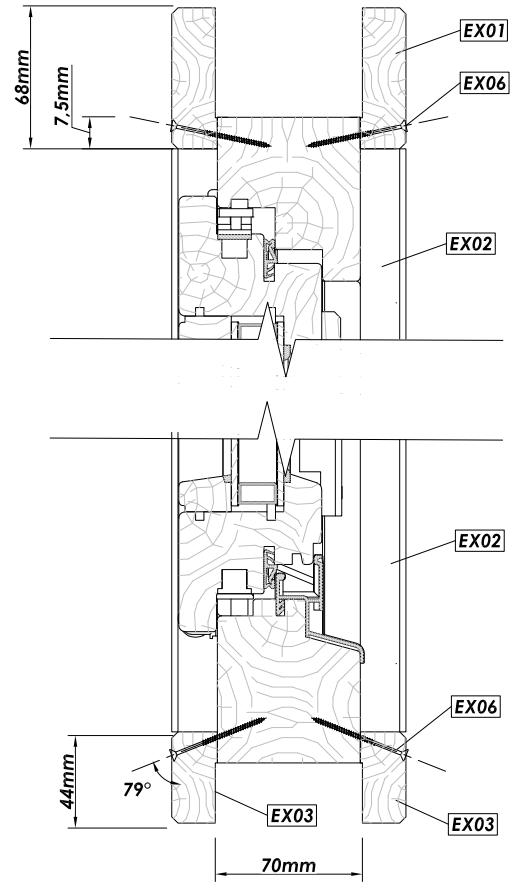

Techn. Data: Pertti

Log length (W x D): 410 x 560 cm

Wall size(outside): 390 x 540 cm-Log thickness: 70 mm

Note: All dimensions are approximate !

Pertti 70 mm / 410 x 560 cm - Specification

Nr.	Description	Profile mm	Length mm	Quantity
EX01	Foundation beams		5370	1
EX02			3730	7
EX03			2433	5
EX04			3110	1
EX05			2260	1
EX06	Floor board		5257	22+1
EX07			2997	13
EX08			2460	20
EX09	Roof board		2760	108+2
EX10*	Trim	18x44	ca. 17,7 m	
EX11	Fascia board 		2810	4
EX12	Gable edge board 		2810	4
EX13*	Trim		ca. 17,7 m	
EX14	Eave edging		5900	2
EX15	Eave edging slat		5900	2
EX16	Lath		2190	2
EX17	Baseboard		ca. 32,3 m	
EX18	Post	70 x 120	2020	1
EX19	Adjustable postfoot			1
EX20	Post	40 x 60	630	3
EX21			430	1
EX22	Fence 		940	1
EX23				1623
EX24		40 x 143	2348	2(1+1)
EX25	Step	40 x 143	610	9
EX26	Angle bracket 35 x 35 x 100			2
EX27	Dowel	∅ 16	150	50
EX28	Threaded Rod	∅ 10	2310	4
EX29			395	1
EX30			280	1
EX31	Nut, washer			12
EX32	Screws 4,0 x 40			160
EX33	Screws 5,0 x 70			90
EX34	Screws 5,0 x 100			60
EX35	Screws 6,0 x 140			10
EX36	Screws 5,0 x 40			2

A - A

B - B

Premium Window 70mm / 1530 x 990

Nr.	Description	Profile mm	Length mm	Quantity
EX01	Exterior- and interior trim	 22x68	1590	2
EX02	Exterior- and interior trim	 22x44	1006	4
EX03			1502	2
EX04			--	--
EX05			--	--
EX06	Screws 3,5 x 50			

A - A

B - B

Premium Window 70mm / 765 x 990				
Nr.	Description	Profile mm	Length mm	Quantity
EX01	Exterior- and interior trim	 22x68	827	2
EX02	Exterior- and interior trim	 22x44	1008	4
EX03			737	2
EX04			--	--
EX05			--	--
EX06	Screws 3,5 x 50			

Pertti 70 mm / 410 x 560 cm - 2; 3; VL

Nr.	Description	Profile mm	Length mm	Quantity
201			2530	16
202			880	18
203			5900	1
204		 70 x 143	5900	1(0+1)
301			3340	8
302			3340	1
303			900	16
304			3340	1
305			5900	1
306		 70 x 143	5900	1(0+1)
VL		 70 x 143	2530	4