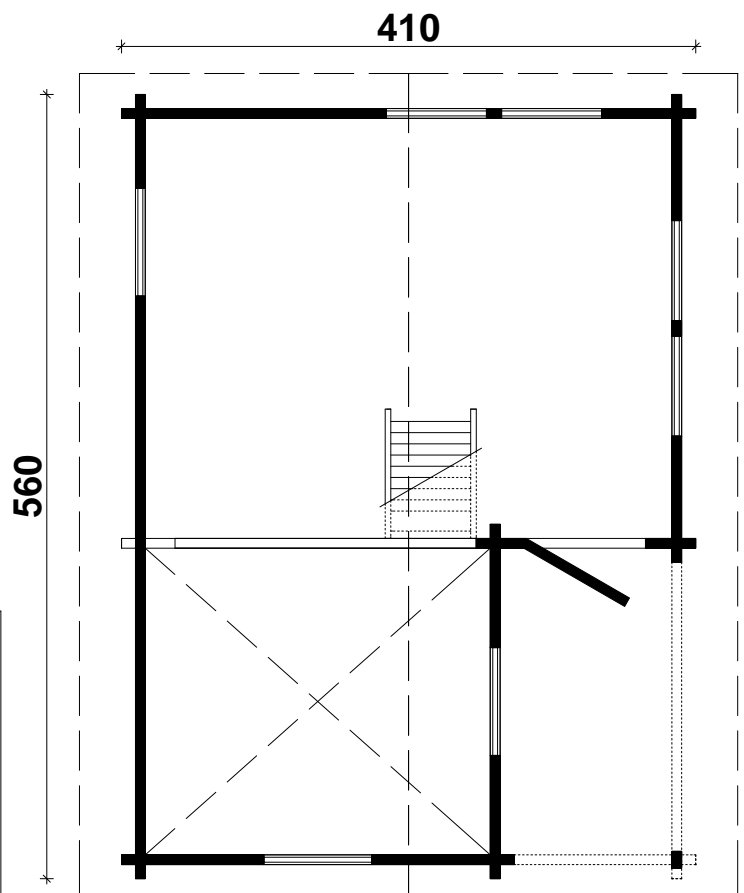

Techn. Data: Pertti

Log length (W x D): 410 x 560 cm

Wall size(outside): 390 x 540 cm-Log thickness: 70 mm

Note: All dimensions are approximate !

Pertti 70 mm / 410 x 560 cm - Specification

Nr.	Description	Profile mm	Length mm	Quantity
EX01	Foundation beams		5370	1
EX02			3730	7
EX03			2433	5
EX04			3110	1
EX05			2260	1
EX06	Floor board		5257	22+1
EX07			2997	13
EX08			2460	20
EX09	Roof board		2760	108+2
EX10*	Trim	18x44	ca. 17,7 m	
EX11	Fascia board 		2810	4
EX12	Gable edge board 		2810	4
EX13*	Trim		ca. 17,7 m	
EX14	Eave edging		5900	2
EX15	Eave edging slat		5900	2
EX16	Lath		2190	2
EX17	Baseboard		ca. 32,3 m	
EX18	Post	70 x 120	2020	1
EX19	Adjustable postfoot			1
EX20	Post	40 x 60	630	3
EX21			430	1
EX22	Fence 		940	1
EX23				1623
EX24		40 x 143	2348	2(1+1)
EX25	Step	40 x 143	610	9
EX26	Angle bracket 35 x 35 x 100			2
EX27	Dowel	∅ 16	150	50
EX28	Threaded Rod	∅ 10	2310	4
EX29			395	1
EX30			280	1
EX31	Nut, washer			12
EX32	Screws 4,0 x 40			160
EX33	Screws 5,0 x 70			90
EX34	Screws 5,0 x 100			60
EX35	Screws 6,0 x 140			10
EX36	Screws 5,0 x 40			2

A - A

B - B

Premium Window 70mm / 1530 x 990

Nr.	Description	Profile mm	Length mm	Quantity
EX01	Exterior- and interior trim	 22x68	1590	2
EX02	Exterior- and interior trim	 22x44	1006	4
EX03			1502	2
EX04			--	--
EX05			--	--
EX06	Screws 3,5 x 50			

A - A

B - B

Premium Window 70mm / 765 x 990				
Nr.	Description	Profile mm	Length mm	Quantity
EX01	Exterior- and interior trim	 22x68	827	2
EX02	Exterior- and interior trim	 22x44	1008	4
EX03			737	2
EX04			--	--
EX05			--	--
EX06	Screws 3,5 x 50			

A - A

B - B

Premium Window Sauna 70mm / 530 x 530				
Nr.	Description	Profile mm	Length mm	Quantity
EX01	Exterior- and interior trim	 22x68	588	2
EX02	Exterior- and interior trim	 22x44	544	4
EX03			500	2
EX04			--	--
EX05			--	--
EX06	Screws 3,5 x 50			