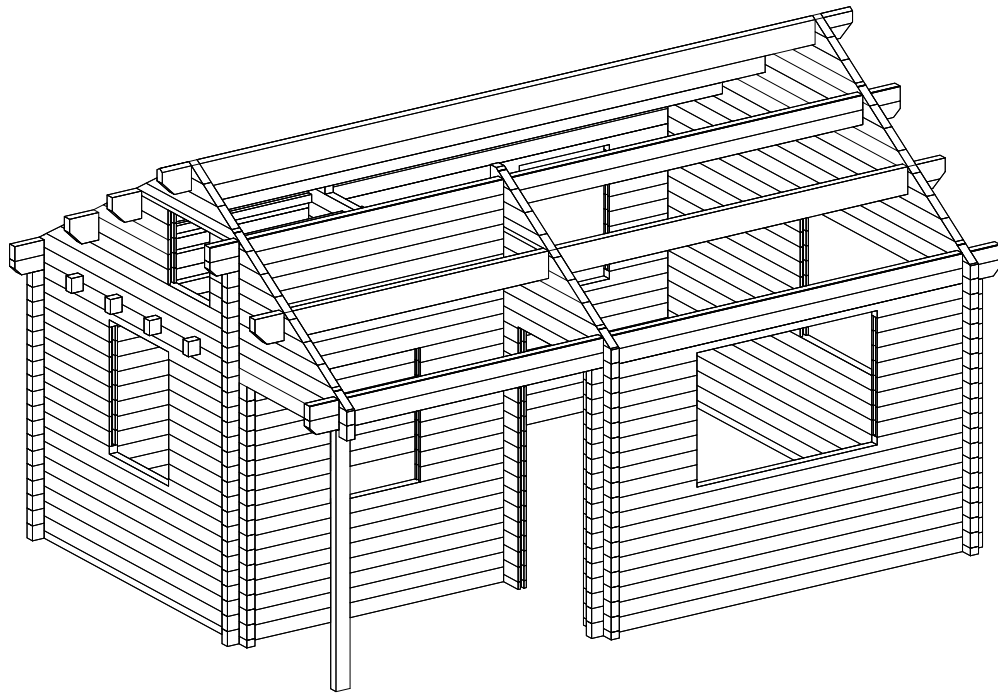

Techn. Data: Pertti

Log length (W x D): 410 x 560 cm

Wall size(outside): 390 x 540 cm-Log thickness: 70 mm

Note: All dimensions are approximate !

Pertti 70 mm / 410 x 560 cm - Specification

Nr.	Description	Profile mm	Length mm	Quantity
EX01	Foundation beams		5370	1
EX02			3730	7
EX03			2433	5
EX04			3110	1
EX05			2260	1
EX06	Floor board		5257	22+1
EX07			2997	13
EX08			2460	20
EX09	Roof board		2760	108+2
EX10*	Trim	18x44	ca. 17,7 m	
EX11	Fascia board 		2810	4
EX12	Gable edge board 		2810	4
EX13*	Trim		ca. 17,7 m	
EX14	Eave edging		5900	2
EX15	Eave edging slat		5900	2
EX16	Lath		2190	2
EX17	Baseboard		ca. 32,3 m	
EX18	Post	70 x 120	2020	1
EX19	Adjustable postfoot			1
EX20	Post	40 x 60	630	3
EX21			430	1
EX22	Fence 		940	1
EX23				1623
EX24		40 x 143	2348	2(1+1)
EX25	Step	40 x 143	610	9
EX26	Angle bracket 35 x 35 x 100			2
EX27	Dowel	∅ 16	150	50
EX28	Threaded Rod	∅ 10	2310	4
EX29			395	1
EX30			280	1
EX31	Nut, washer			12
EX32	Screws 4,0 x 40			160
EX33	Screws 5,0 x 70			90
EX34	Screws 5,0 x 100			60
EX35	Screws 6,0 x 140			10
EX36	Screws 5,0 x 40			2

A - A

B - B

Premium Window 70mm / 1530 x 990

Nr.	Description	Profile mm	Length mm	Quantity
EX01	Exterior- and interior trim	 22x68	1590	2
EX02	Exterior- and interior trim	 22x44	1006	4
EX03			1502	2
EX04			--	--
EX05			--	--
EX06	Screws 3,5 x 50			

A - A

B - B

Premium Window 70mm / 765 x 990				
Nr.	Description	Profile mm	Length mm	Quantity
EX01	Exterior- and interior trim	 22x68	827	2
EX02	Exterior- and interior trim	 22x44	1008	4
EX03			737	2
EX04			--	--
EX05			--	--
EX06	Screws 3,5 x 50			