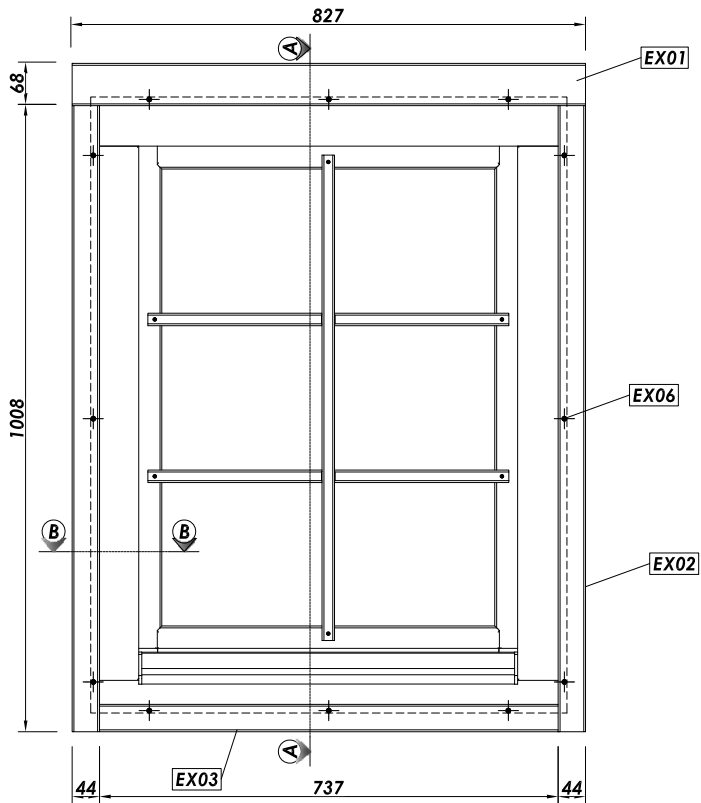

Techn. Data: Pertti

Log length (W x D): 410 x 560 cm

Wall size(outside): 390 x 540 cm-Log thickness: 70 mm

Note: All dimensions are approximate !

Pertti 70 mm / 410 x 560 cm - Specification

Nr.	Description	Profile mm	Length mm	Quantity
EX01	Foundation beams		5370	1
EX02			3730	7
EX03			2433	5
EX04			3110	1
EX05			2260	1
EX06	Floor board		5257	22+1
EX07			2997	13
EX08			2460	20
EX09	Roof board		2760	108+2
EX10*	Trim	18x44	ca. 17,7 m	
EX11	Fascia board 		2810	4
EX12	Gable edge board 		2810	4
EX13*	Trim		ca. 17,7 m	
EX14	Eave edging		5900	2
EX15	Eave edging slat		5900	2
EX16	Lath		2190	2
EX17	Baseboard		ca. 32,3 m	
EX18	Post	70 x 120	2020	1
EX19	Adjustable postfoot			1
EX20	Post	40 x 60	630	3
EX21			430	1
EX22	Fence 		940	1
EX23				1623
EX24		40 x 143	2348	2(1+1)
EX25	Step	40 x 143	610	9
EX26	Angle bracket 35 x 35 x 100			2
EX27	Dowel	∅ 16	150	50
EX28	Threaded Rod	∅ 10	2310	4
EX29			395	1
EX30			280	1
EX31	Nut, washer			12
EX32	Screws 4,0 x 40			160
EX33	Screws 5,0 x 70			90
EX34	Screws 5,0 x 100			60
EX35	Screws 6,0 x 140			10
EX36	Screws 5,0 x 40			2

A - A

B - B

Premium Window 70mm / 1530 x 990

Nr.	Description	Profile mm	Length mm	Quantity
EX01	Exterior- and interior trim	 22x68	1590	2
EX02	Exterior- and interior trim	 22x44	1006	4
EX03			1502	2
EX04			--	--
EX05			--	--
EX06	Screws 3,5 x 50			

A - A

B - B

Premium Window 70mm / 765 x 990				
Nr.	Description	Profile mm	Length mm	Quantity
EX01	Exterior- and interior trim	 22x68	827	2
EX02	Exterior- and interior trim	 22x44	1008	4
EX03			737	2
EX04			--	--
EX05			--	--
EX06	Screws 3,5 x 50			

A - A

B - B

Premium Window Sauna 70mm / 530 x 530				
Nr.	Description	Profile mm	Length mm	Quantity
EX01	Exterior- and interior trim	 22x68	588	2
EX02	Exterior- and interior trim	 22x44	544	4
EX03			500	2
EX04			--	--
EX05			--	--
EX06	Screws 3,5 x 50			