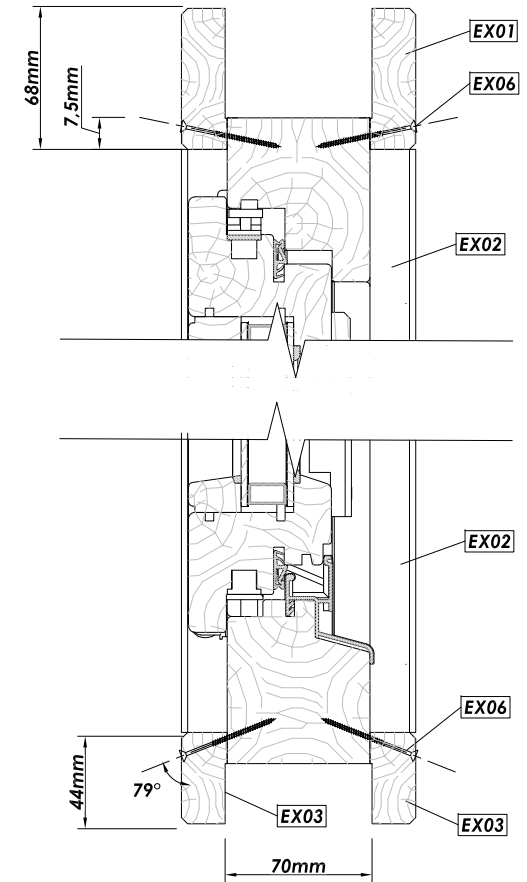

Techn. Data: Pertti

Log length (W x D): 410 x 560 cm

Wall size(outside): 390 x 540 cm-Log thickness: 70 mm

Note: All dimensions are approximate !

Pertti 70 mm / 410 x 560 cm - Specification

Nr.	Description	Profile mm	Length mm	Quantity
EX01	Foundation beams		5370	1
EX02			3730	7
EX03			2433	5
EX04			3110	1
EX05			2260	1
EX06	Floor board		5257	22+1
EX07			2997	13
EX08			2460	20
EX09	Roof board		2760	108+2
EX10*	Trim	18x44	ca. 17,7 m	
EX11	Fascia board 		2810	4
EX12	Gable edge board 		2810	4
EX13*	Trim		ca. 17,7 m	
EX14	Eave edging		5900	2
EX15	Eave edging slat		5900	2
EX16	Lath		2190	2
EX17	Baseboard		ca. 32,3 m	
EX18	Post	70 x 120	2020	1
EX19	Adjustable postfoot			1
EX20	Post	40 x 60	630	3
EX21			430	1
EX22	Fence 		940	1
EX23				1623
EX24		40 x 143	2348	2(1+1)
EX25	Step	40 x 143	610	9
EX26	Angle bracket 35 x 35 x 100			2
EX27	Dowel	∅ 16	150	50
EX28	Threaded Rod	∅ 10	2310	4
EX29			395	1
EX30			280	1
EX31	Nut, washer			12
EX32	Screws 4,0 x 40			160
EX33	Screws 5,0 x 70			90
EX34	Screws 5,0 x 100			60
EX35	Screws 6,0 x 140			10
EX36	Screws 5,0 x 40			2

A - A

B - B

Premium Window 70mm / 1530 x 990

Nr.	Description	Profile mm	Length mm	Quantity
EX01	Exterior- and interior trim	 22x68	1590	2
EX02	Exterior- and interior trim	 22x44	1006	4
EX03			1502	2
EX04			--	--
EX05			--	--
EX06	Screws 3,5 x 50			

A - A

B - B

Premium Window 70mm / 765 x 990				
Nr.	Description	Profile mm	Length mm	Quantity
EX01	Exterior- and interior trim	 22x68	827	2
EX02	Exterior- and interior trim	 22x44	1008	4
EX03			737	2
EX04			--	--
EX05			--	--
EX06	Screws 3,5 x 50			

Pertti 70 mm / 410 x 560 cm - 2; 3; VL

Nr.	Description	Profile mm	Length mm	Quantity
201			2530	16
202			880	18
203			5900	1
204		 70 x 143	5900	1(0+1)
301			3340	8
302			3340	1
303			900	16
304			3340	1
305			5900	1
306		 70 x 143	5900	1(0+1)
VL		 70 x 143	2530	4