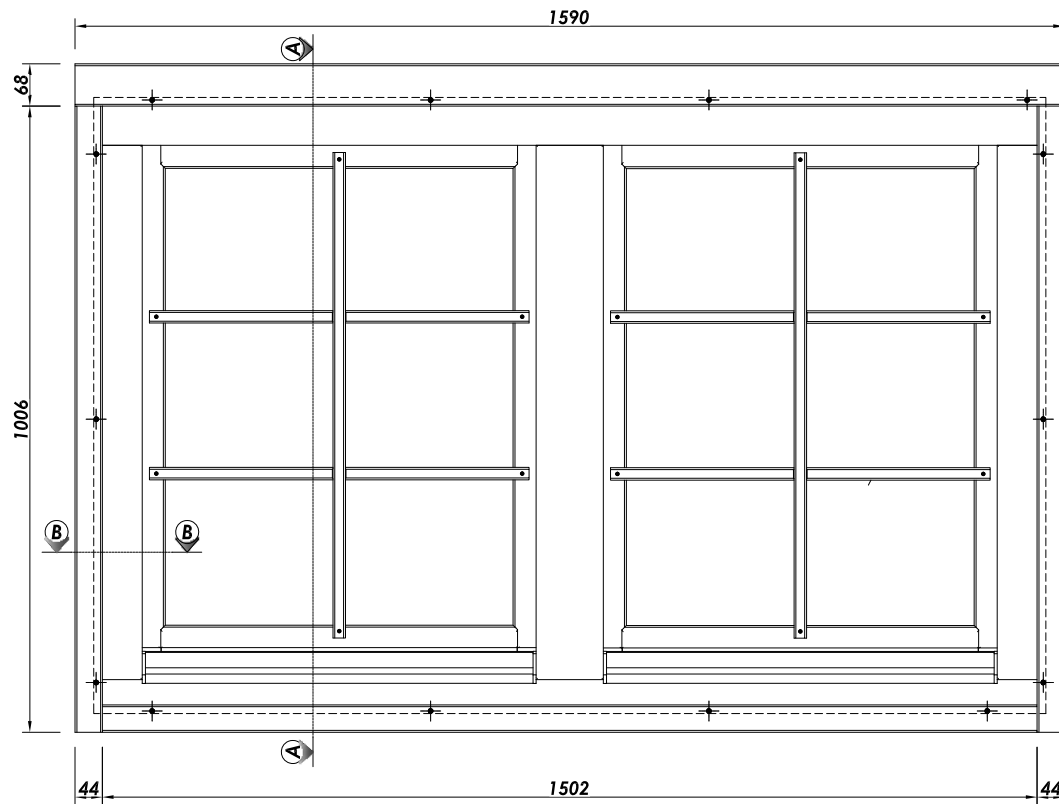

Techn. Data: Pertti

Log length (W x D): 410 x 560 cm

Wall size(outside): 390 x 540 cm-Log thickness: 70 mm

Note: All dimensions are approximate !

Pertti 70 mm / 410 x 560 cm - Specification

Nr.	Description	Profile mm	Length mm	Quantity
EX01	Foundation beams		5370	1
EX02			3730	7
EX03			2433	5
EX04			3110	1
EX05			2260	1
EX06	Floor board		5257	22+1
EX07			2997	13
EX08			2460	20
EX09	Roof board		2760	108+2
EX10*	Trim	18x44	ca. 17,7 m	
EX11	Fascia board 		2810	4
EX12	Gable edge board 		2810	4
EX13*	Trim		ca. 17,7 m	
EX14	Eave edging		5900	2
EX15	Eave edging slat		5900	2
EX16	Lath		2190	2
EX17	Baseboard		ca. 32,3 m	
EX18	Post	70 x 120	2020	1
EX19	Adjustable postfoot			1
EX20	Post	40 x 60	630	3
EX21			430	1
EX22	Fence 		940	1
EX23				1623
EX24		40 x 143	2348	2(1+1)
EX25	Step	40 x 143	610	9
EX26	Angle bracket 35 x 35 x 100			2
EX27	Dowel	∅ 16	150	50
EX28	Threaded Rod	∅ 10	2310	4
EX29			395	1
EX30			280	1
EX31	Nut, washer			12
EX32	Screws 4,0 x 40			160
EX33	Screws 5,0 x 70			90
EX34	Screws 5,0 x 100			60
EX35	Screws 6,0 x 140			10
EX36	Screws 5,0 x 40			2

A - A

B - B

Premium Window 70mm / 1530 x 990

Nr.	Description	Profile mm	Length mm	Quantity
EX01	Exterior- and interior trim	 22x68	1590	2
EX02	Exterior- and interior trim	 22x44	1006	4
EX03			1502	2
EX04			--	--
EX05			--	--
EX06	Screws 3,5 x 50			

A - A

B - B

Premium Window 70mm / 765 x 990				
Nr.	Description	Profile mm	Length mm	Quantity
EX01	Exterior- and interior trim	 22x68	827	2
EX02	Exterior- and interior trim	 22x44	1008	4
EX03			737	2
EX04			--	--
EX05			--	--
EX06	Screws 3,5 x 50			

A - A

B - B

Premium Window Sauna 70mm / 530 x 530				
Nr.	Description	Profile mm	Length mm	Quantity
EX01	Exterior- and interior trim	 22x68	588	2
EX02	Exterior- and interior trim	 22x44	544	4
EX03			500	2
EX04			--	--
EX05			--	--
EX06	Screws 3,5 x 50			