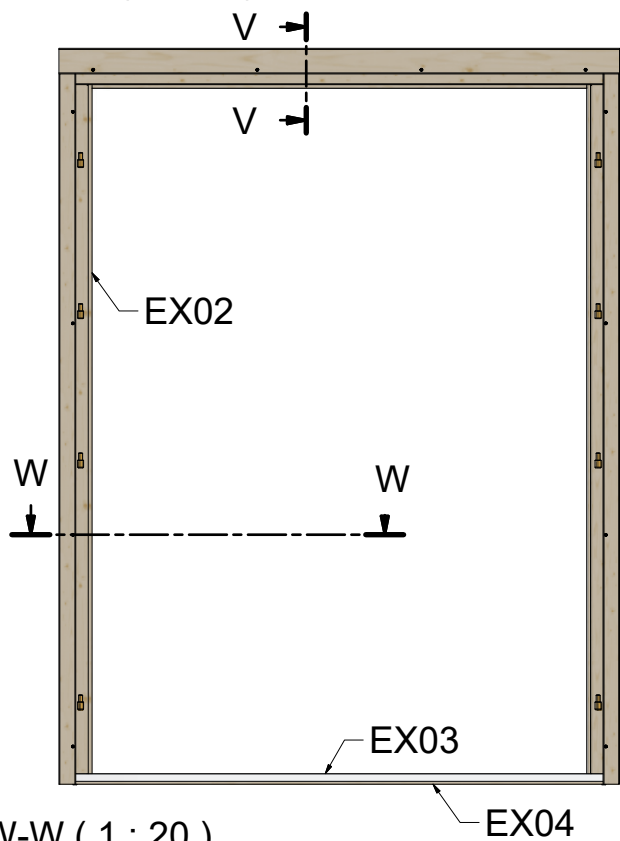

470 × 380 cm

A

B

C

OSLO - 70 mm

470 × 380 cm

D

TENE Kaubandus

Double Door Frame 58/70mm

Double Door Frame 58/70mm

Double Door Frame 58/70mm

AA (1 : 2)

VIEW43 (1 : 20)

V-V (1 : 4)

W-W (1 : 20)

Y (1 : 4)

Specification Double Door Frame 58/70mm

Nr	Description	Profile	Amount
EX01		 58 X 58/70	1
EX02		 58 X 58/70	1+1
EX03		 15 X 58/70	1
EX04		 28 X 58/70	1
EX05		 18 X 68	2
EX06		 18 X 44	4
EX07			1
EX08	Screws 5,0 x 70 		4
EX09	Screws 4,0 x 50 		2
EX10	Screws 4,0 x 40 		24
EX11	Screws 3,0 x 30 		2

A - A

B - B

Premium Window 70mm / 1530 x 990

Nr.	Description	Profile mm	Length mm	Quantity
EX01	Exterior- and interior trim	 22x68	1590	2
EX02	Exterior- and interior trim	 22x44	1006	4
EX03			1502	2
EX04			--	--
EX05			--	--
EX06	Screws 3,5 x 50			28+2