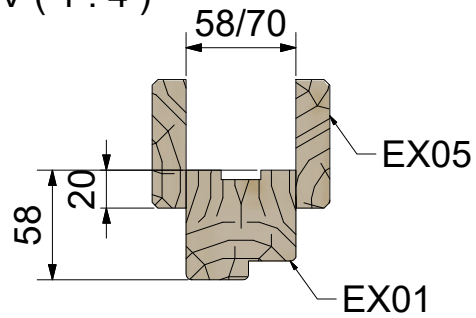

470 × 380 cm

A

B

C

OSLO - 70 mm

470 × 380 cm

D

TENE Kaubandus

Double Door Frame 58/70mm

Double Door Frame 58/70mm

Double Door Frame 58/70mm

AA (1 : 2)

VIEW43 (1 : 20)

V-V (1 : 4)

W-W (1 : 20)

Y (1 : 4)

Specification Double Door Frame 58/70mm

Nr	Description	Profile	Amount
EX01		 58 X 58/70	1
EX02		 58 X 58/70	1+1
EX03		 15 X 58/70	1
EX04		 28 X 58/70	1
EX05		 18 X 68	2
EX06		 18 X 44	4
EX07			1
EX08	Screws 5,0 x 70 		4
EX09	Screws 4,0 x 50 		2
EX10	Screws 4,0 x 40 		24
EX11	Screws 3,0 x 30 		2

A - A

B - B

Premium Window 70mm / 1530 x 990

Nr.	Description	Profile mm	Length mm	Quantity
EX01	Exterior- and interior trim	 22x68	1590	2
EX02	Exterior- and interior trim	 22x44	1006	4
EX03			1502	2
EX04			--	--
EX05			--	--
EX06	Screws 3,5 x 50			28+2