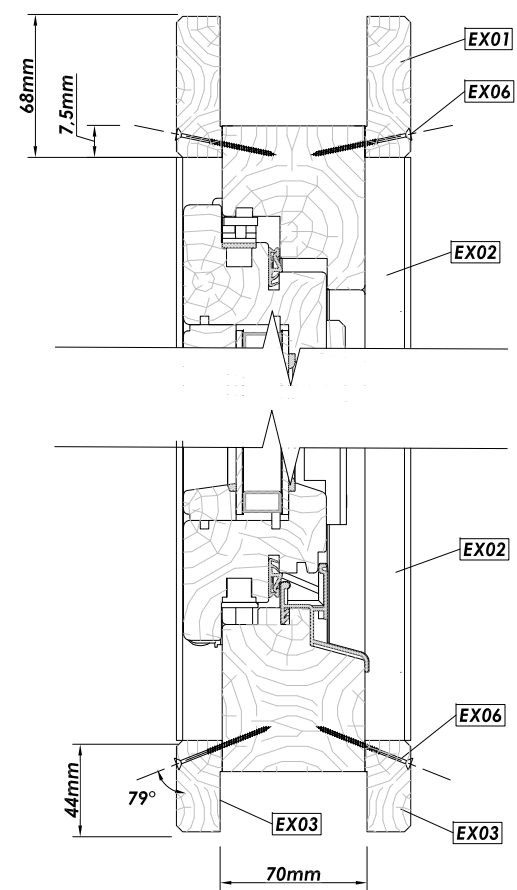

470 × 380 cm

A

B

C

OSLO - 70 mm

470 × 380 cm

D

TENE Kaubandus

Double Door Frame 58/70mm

Double Door Frame 58/70mm

Double Door Frame 58/70mm

AA (1 : 2)

VIEW43 (1 : 20)

V-V (1 : 4)

W-W (1 : 20)

Y (1 : 4)

Specification Double Door Frame 58/70mm

Nr	Description	Profile	Amount
EX01		 58 X 58/70	1
EX02		 58 X 58/70	1+1
EX03		 15 X 58/70	1
EX04		 28 X 58/70	1
EX05		 18 X 68	2
EX06		 18 X 44	4
EX07			1
EX08	Screws 5,0 x 70 		4
EX09	Screws 4,0 x 50 		2
EX10	Screws 4,0 x 40 		24
EX11	Screws 3,0 x 30 		2

A - A

B - B

Premium Window 70mm / 1530 x 990

Nr.	Description	Profile mm	Length mm	Quantity
EX01	Exterior- and interior trim	 22x68	1590	2
EX02	Exterior- and interior trim	 22x44	1006	4
EX03			1502	2
EX04			--	--
EX05			--	--
EX06	Screws 3,5 x 50			28+2