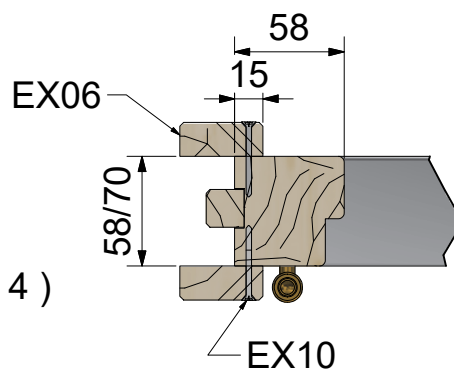

470 × 380 cm

A

B

C

OSLO - 70 mm

470 × 380 cm

D

TENE Kaubandus

Double Door Frame 58/70mm

Double Door Frame 58/70mm

Double Door Frame 58/70mm

AA (1 : 2)

VIEW43 (1 : 20)

V-V (1 : 4)

W-W (1 : 20)

Y (1 : 4)

Specification Double Door Frame 58/70mm

Nr	Description	Profile	Amount
EX01		 58 X 58/70	1
EX02		 58 X 58/70	1+1
EX03		 15 X 58/70	1
EX04		 28 X 58/70	1
EX05		 18 X 68	2
EX06		 18 X 44	4
EX07			1
EX08	Screws 5,0 x 70 		4
EX09	Screws 4,0 x 50 		2
EX10	Screws 4,0 x 40 		24
EX11	Screws 3,0 x 30 		2

A - A

B - B

Premium Window 70mm / 1530 x 990

Nr.	Description	Profile mm	Length mm	Quantity
EX01	Exterior- and interior trim	 22x68	1590	2
EX02	Exterior- and interior trim	 22x44	1006	4
EX03			1502	2
EX04			--	--
EX05			--	--
EX06	Screws 3,5 x 50			28+2