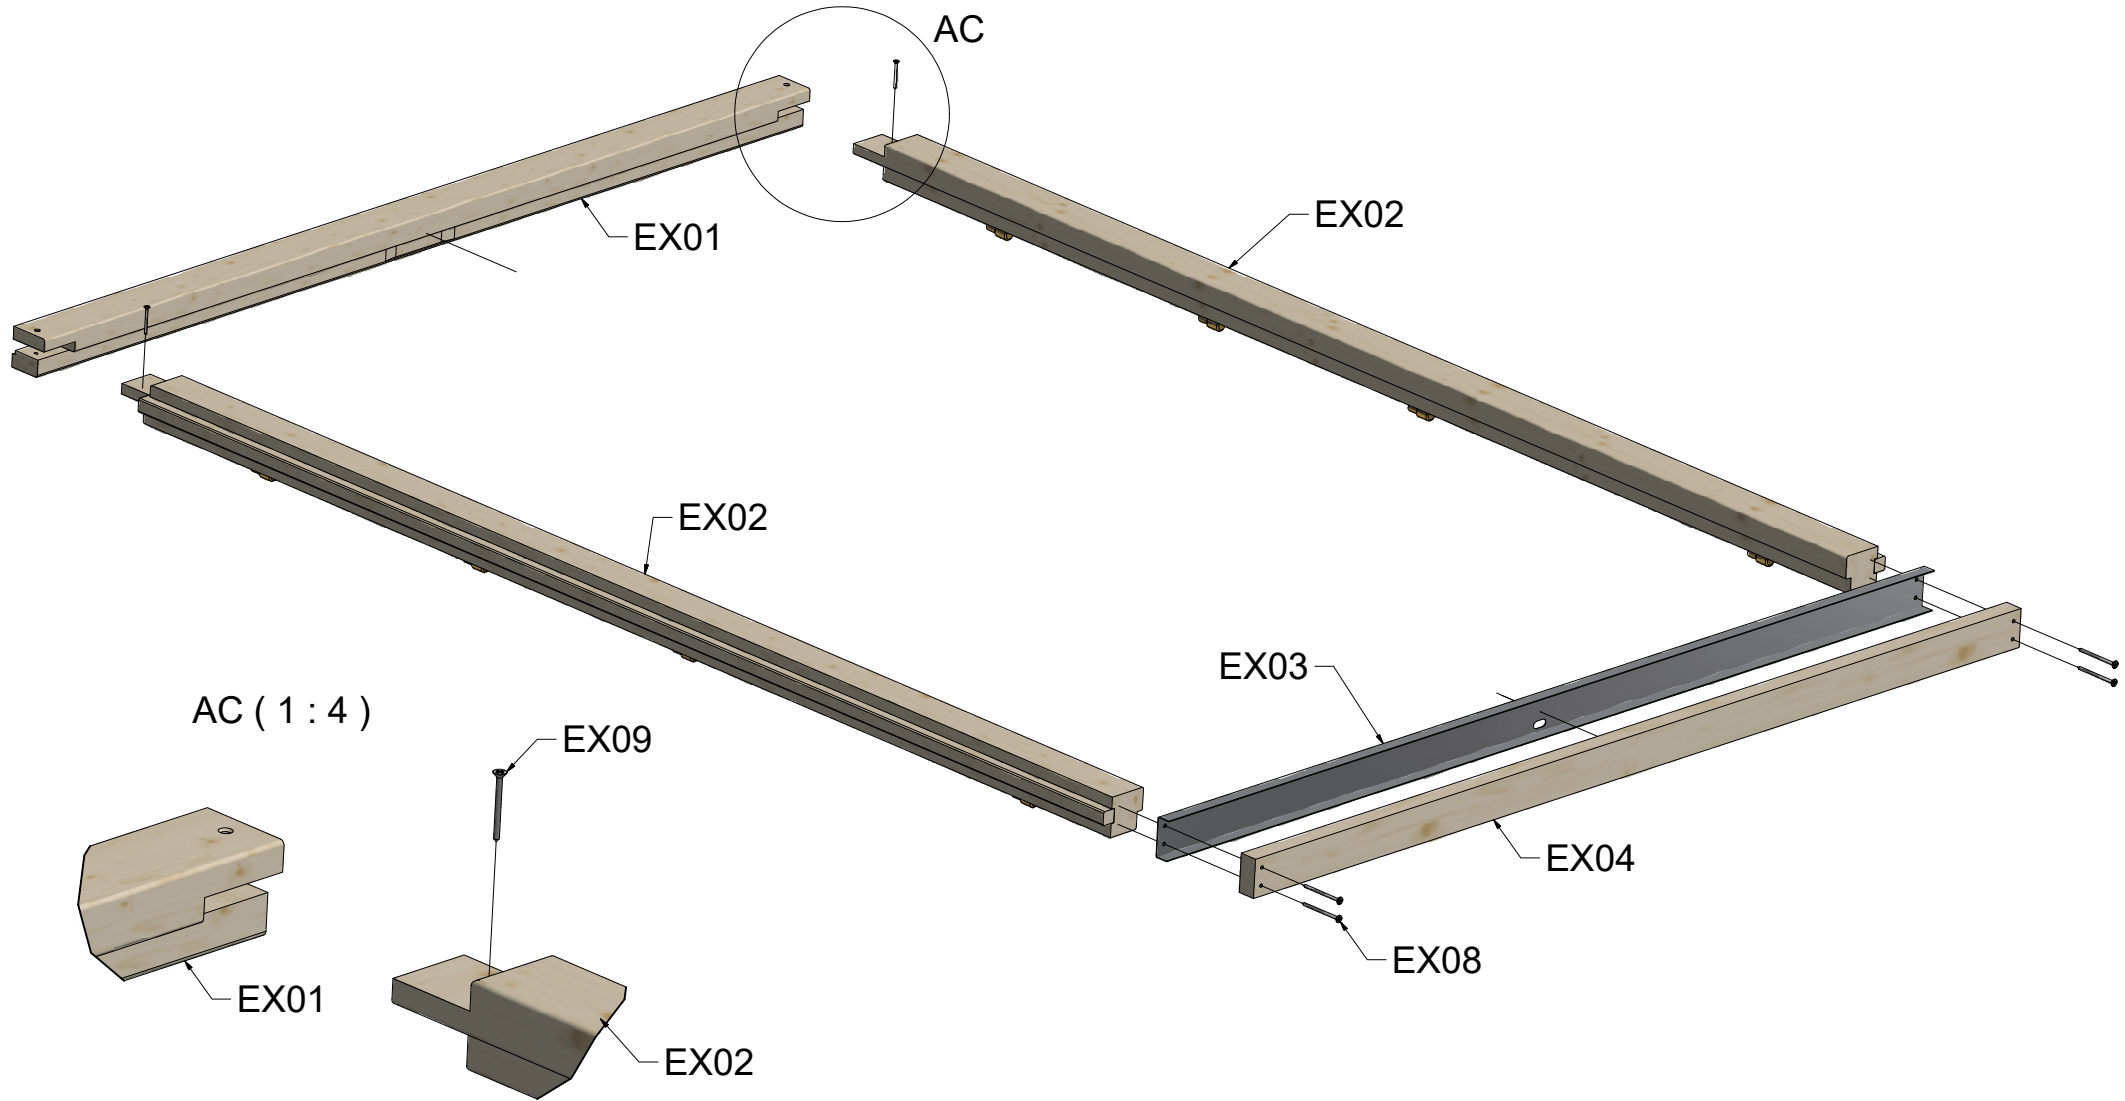

470 × 380 cm

A

B

C

OSLO - 70 mm

470 × 380 cm

D

TENE Kaubandus

Double Door Frame 58/70mm

Double Door Frame 58/70mm

Double Door Frame 58/70mm

AA (1 : 2)

VIEW43 (1 : 20)

V-V (1 : 4)

W-W (1 : 20)

Y (1 : 4)

Specification Double Door Frame 58/70mm

Nr	Description	Profile	Amount
EX01		 58 X 58/70	1
EX02		 58 X 58/70	1+1
EX03		 15 X 58/70	1
EX04		 28 X 58/70	1
EX05		 18 X 68	2
EX06		 18 X 44	4
EX07			1
EX08	Screws 5,0 x 70 		4
EX09	Screws 4,0 x 50 		2
EX10	Screws 4,0 x 40 		24
EX11	Screws 3,0 x 30 		2