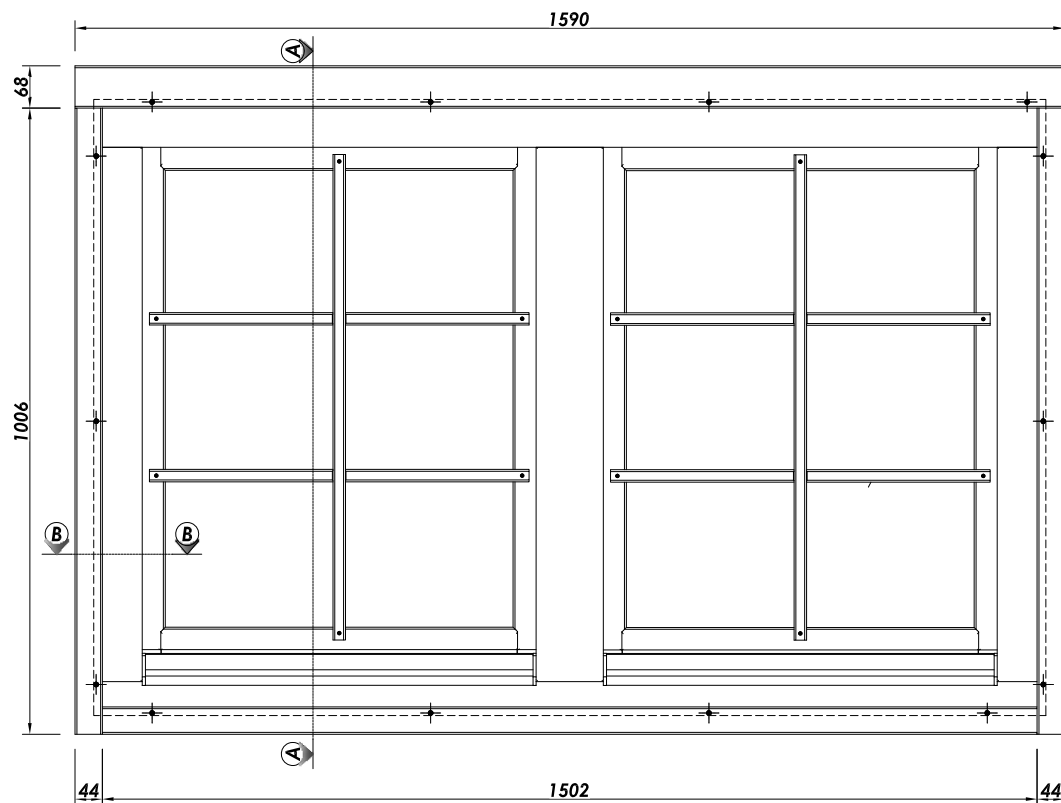

470 × 380 cm

A

B

C

OSLO - 70 mm

470 × 380 cm

D

TENE Kaubandus

Double Door Frame 58/70mm

Double Door Frame 58/70mm

Double Door Frame 58/70mm

AA (1 : 2)

VIEW43 (1 : 20)

V-V (1 : 4)

W-W (1 : 20)

Y (1 : 4)

Specification Double Door Frame 58/70mm

Nr	Description	Profile	Amount
EX01		 58 X 58/70	1
EX02		 58 X 58/70	1+1
EX03		 15 X 58/70	1
EX04		 28 X 58/70	1
EX05		 18 X 68	2
EX06		 18 X 44	4
EX07			1
EX08	Screws 5,0 x 70 		4
EX09	Screws 4,0 x 50 		2
EX10	Screws 4,0 x 40 		24
EX11	Screws 3,0 x 30 		2

A - A

B - B

Premium Window 70mm / 1530 x 990

Nr.	Description	Profile mm	Length mm	Quantity
EX01	Exterior- and interior trim	 22x68	1590	2
EX02	Exterior- and interior trim	 22x44	1006	4
EX03			1502	2
EX04			--	--
EX05			--	--
EX06	Screws 3,5 x 50			28+2