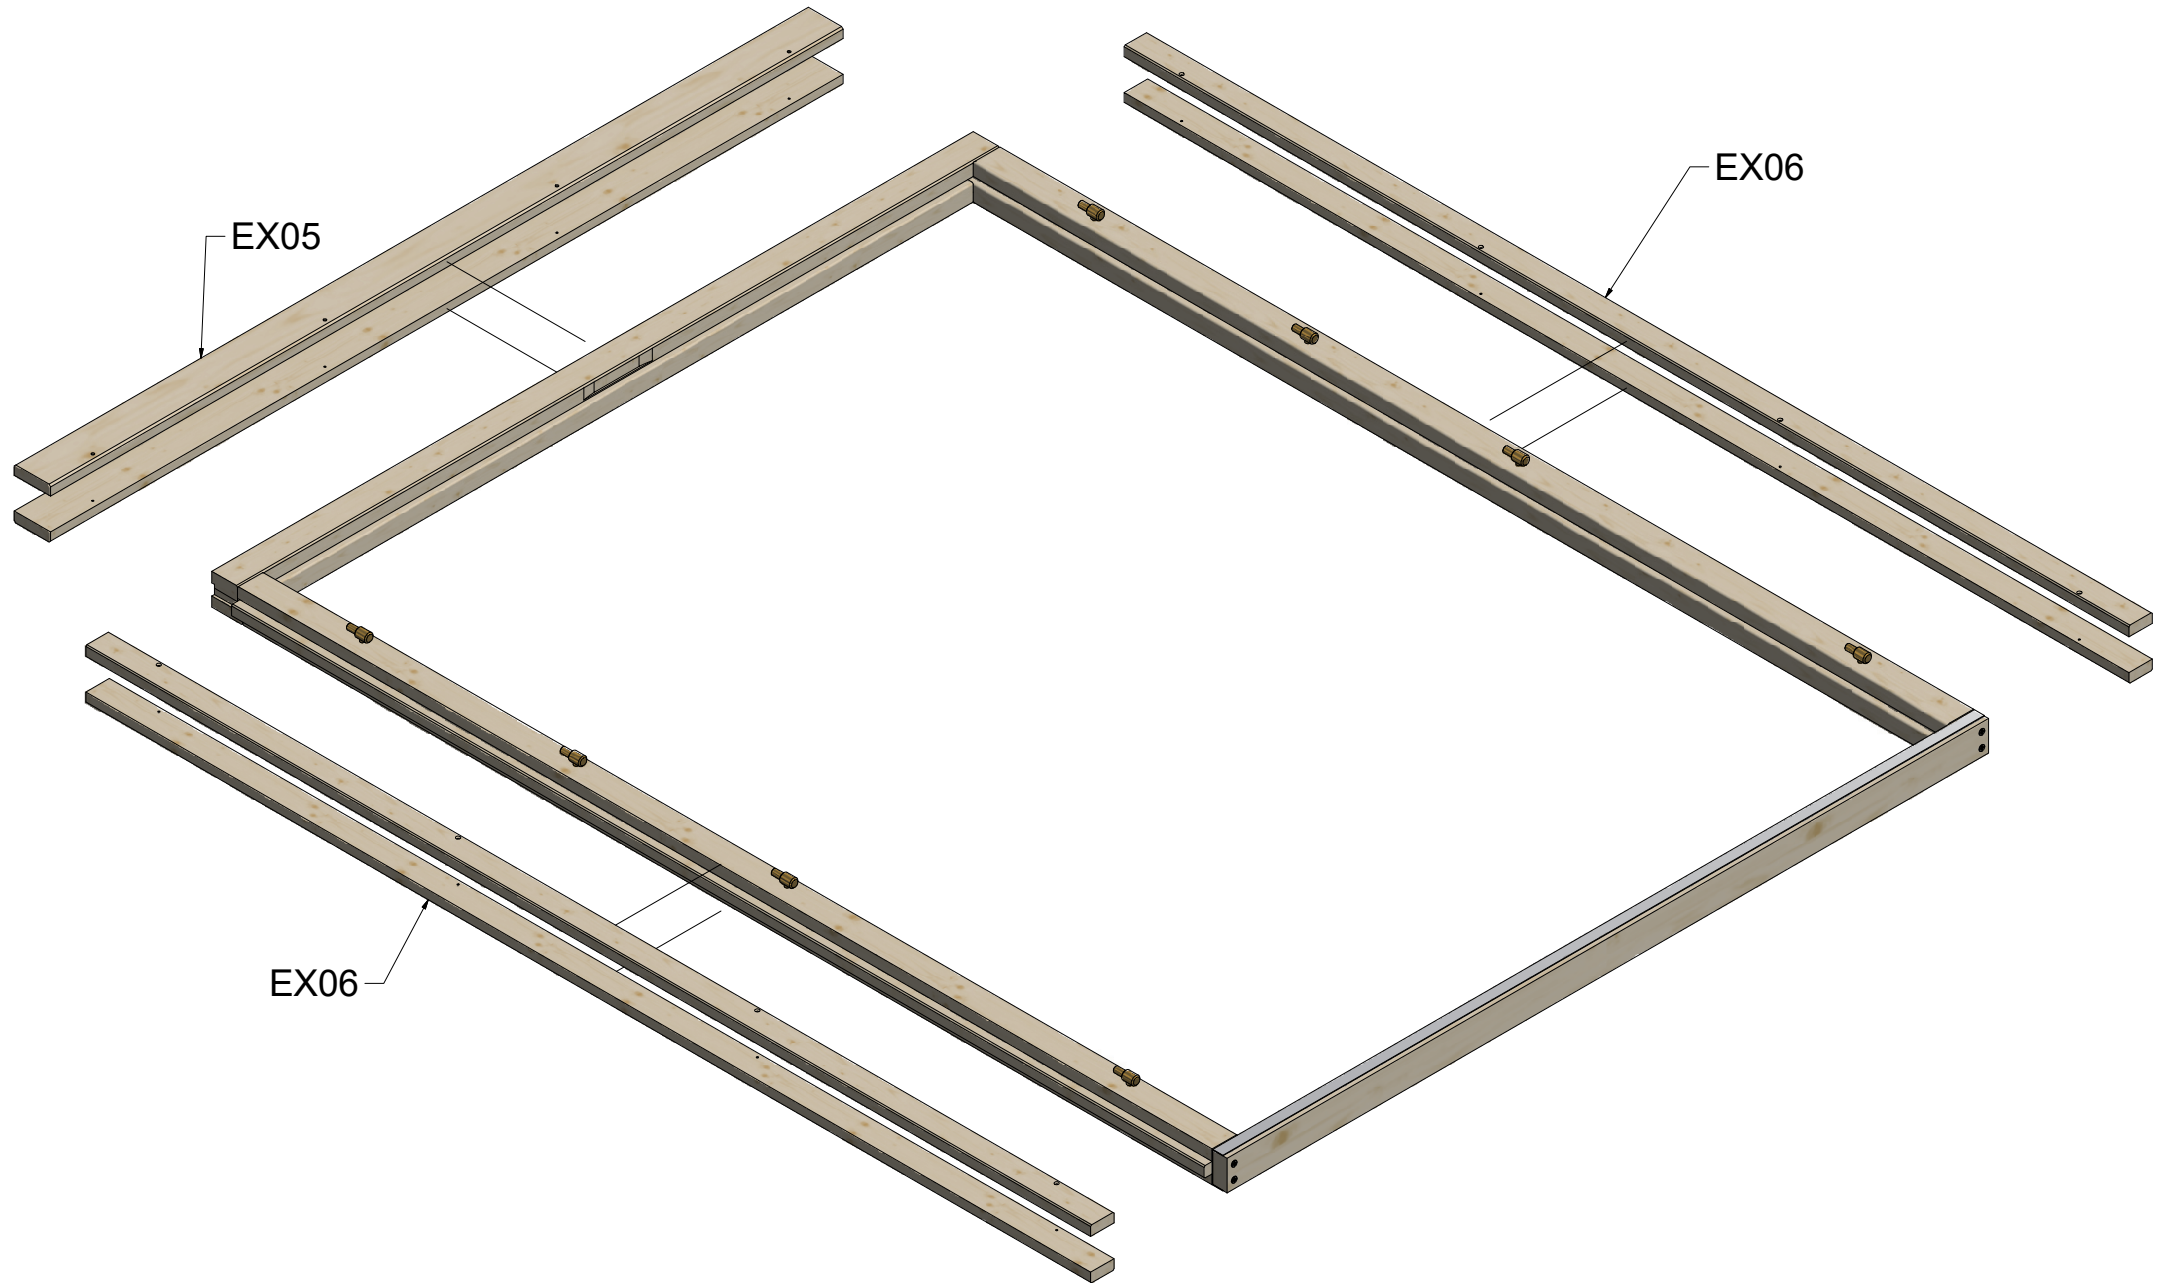

470 × 380 cm

A

B

C

OSLO - 70 mm

470 × 380 cm

D

TENE Kaubandus

Double Door Frame 58/70mm

Double Door Frame 58/70mm

Double Door Frame 58/70mm

AA (1 : 2)

VIEW43 (1 : 20)

V-V (1 : 4)

W-W (1 : 20)

Y (1 : 4)

Specification Double Door Frame 58/70mm

Nr	Description	Profile	Amount
EX01		 58 X 58/70	1
EX02		 58 X 58/70	1+1
EX03		 15 X 58/70	1
EX04		 28 X 58/70	1
EX05		 18 X 68	2
EX06		 18 X 44	4
EX07			1
EX08	Screws 5,0 x 70 		4
EX09	Screws 4,0 x 50 		2
EX10	Screws 4,0 x 40 		24
EX11	Screws 3,0 x 30 		2

A - A

B - B

Premium Window 70mm / 1530 x 990

Nr.	Description	Profile mm	Length mm	Quantity
EX01	Exterior- and interior trim	 22x68	1590	2
EX02	Exterior- and interior trim	 22x44	1006	4
EX03			1502	2
EX04			--	--
EX05			--	--
EX06	Screws 3,5 x 50			28+2