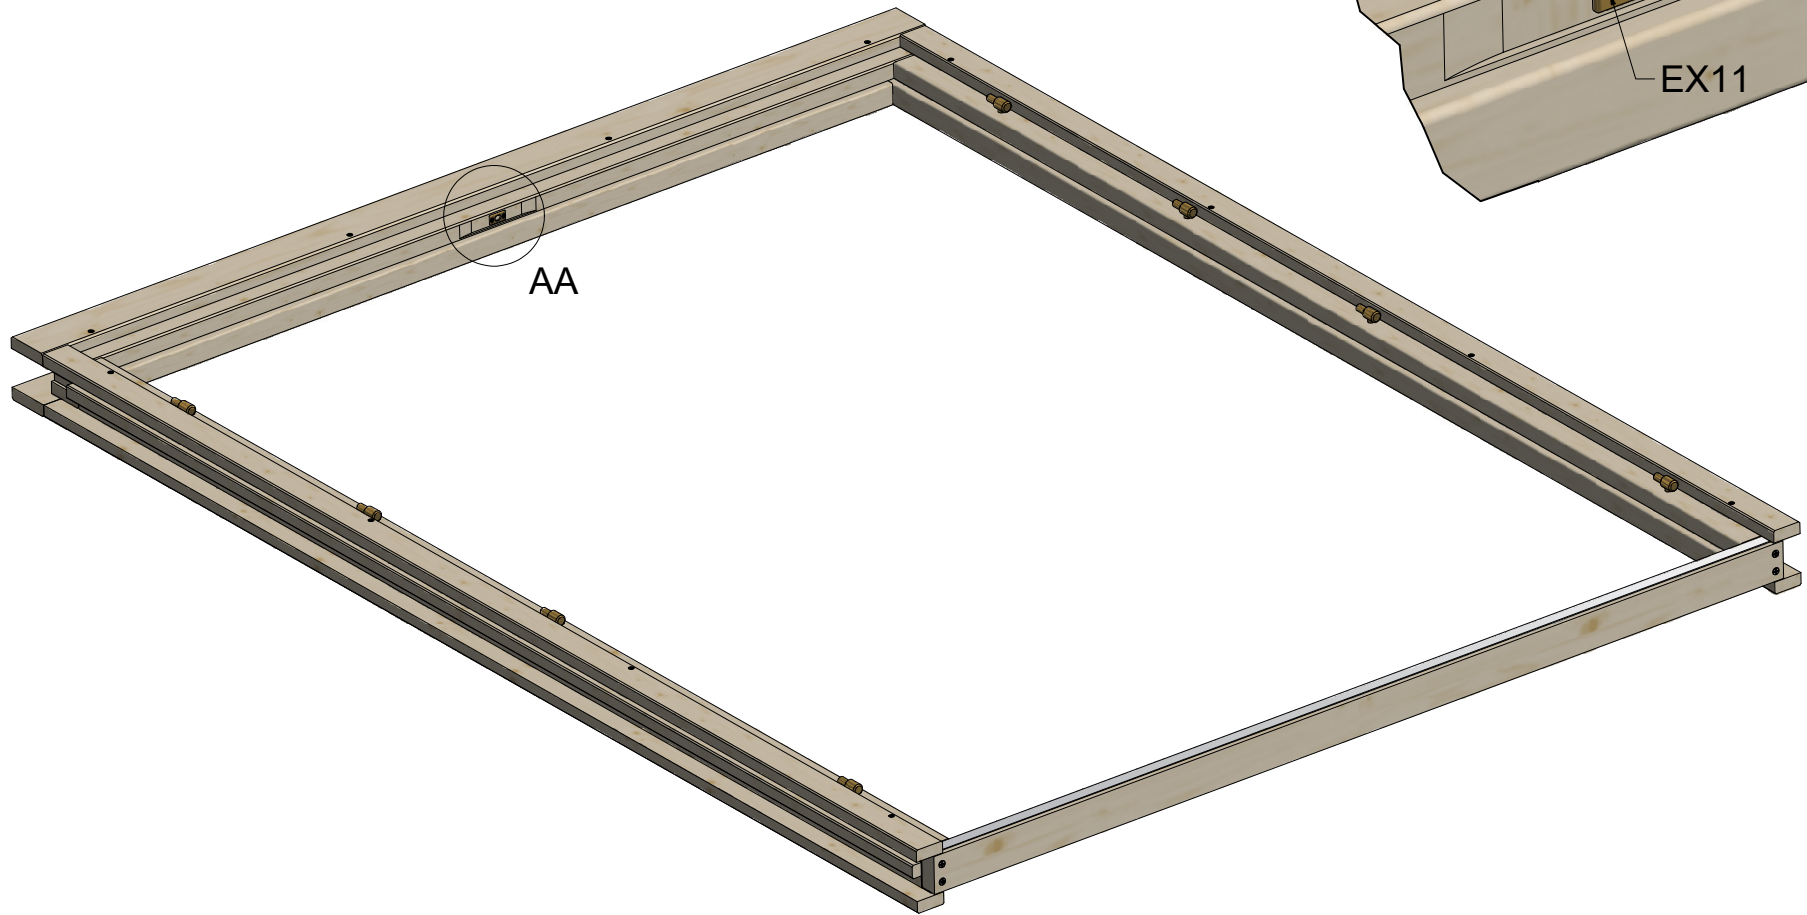

470 × 380 cm

A

B

C

OSLO - 70 mm

470 × 380 cm

D

TENE Kaubandus

Double Door Frame 58/70mm

Double Door Frame 58/70mm

Double Door Frame 58/70mm

AA (1 : 2)

VIEW43 (1 : 20)

V-V (1 : 4)

W-W (1 : 20)

Y (1 : 4)

Specification Double Door Frame 58/70mm

Nr	Description	Profile	Amount
EX01		 58 X 58/70	1
EX02		 58 X 58/70	1+1
EX03		 15 X 58/70	1
EX04		 28 X 58/70	1
EX05		 18 X 68	2
EX06		 18 X 44	4
EX07			1
EX08	Screws 5,0 x 70 		4
EX09	Screws 4,0 x 50 		2
EX10	Screws 4,0 x 40 		24
EX11	Screws 3,0 x 30 		2